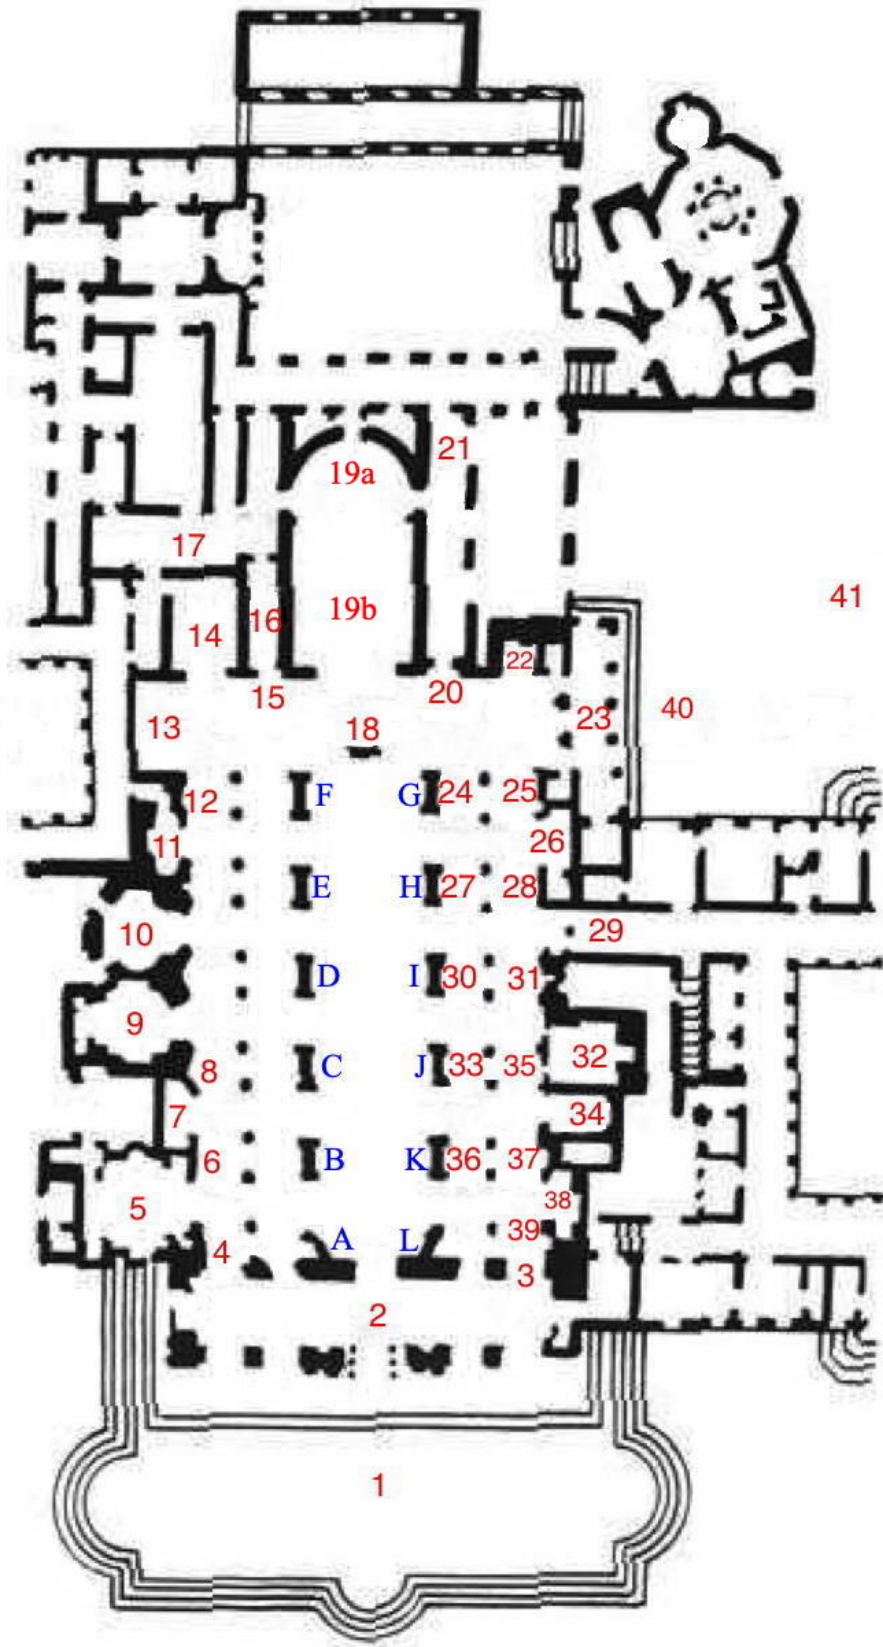

Plan of St. John at the Lateran

- 1 East Portico
- 2 Narthex/vestibule
- 3 Holy Door
- 4 Statue of Cardinal Riccardo Annibaldi
- 5 Corsini Chapel

6. Tomb of Cardinal Gerardo Bianchi da Parma
7. Cappella Antonelli
8. Tomb of Cardinal Bernardino Caracciolo
9. Cappella Santorio
10. Capella di San Francesco (Lancelotti Chapel)
11. Cappella San Ilario
12. Monument to Cardinal Girolamo Casanate
13. Left transept and Altar of the Blessed Sacrament
14. Cappella Colonna and Winter Choir of the Canons
15. Monument to Pope Leo XIII
16. Corridoio, entrance to the Sacristies
17. Sacristies
18. Papal altar / Confessio / Ciborium
- 19a. Apse
- 19b. Choir
20. Tomb of Pope Innocent III / Museum entrance / gift shop
21. Leonine portico
22. Ceci Chapel
23. Organ
24. Cenotaph of Cardinal Ranuccio Farnese
25. Monument to Cardinal Martinez-Chiavez
26. Chapel of St. John the Evangelist
27. Tomb of Pope Sergius IV
28. Cosmatesque tomb of the Milanese Clusiano Cardinal Casati
29. Entrance to the Lateran palace
30. Tomb of Pope Alexander III
31. Tomb of Cardinal Rasponi
32. Cappella Massimo
33. Memorial for Pope Sylvester II
34. Cappella Torlonia
35. Fragment of a statue of St James
36. Monument for Pope Boniface VIII
37. Monument of Cardinal Acquaviva
38. Orsini Chapel
39. Tomb of Paolo Mellini
40. Portico of Pope Sixtus V
41. Piazza di San Giovanni in Laterano and Obelisk